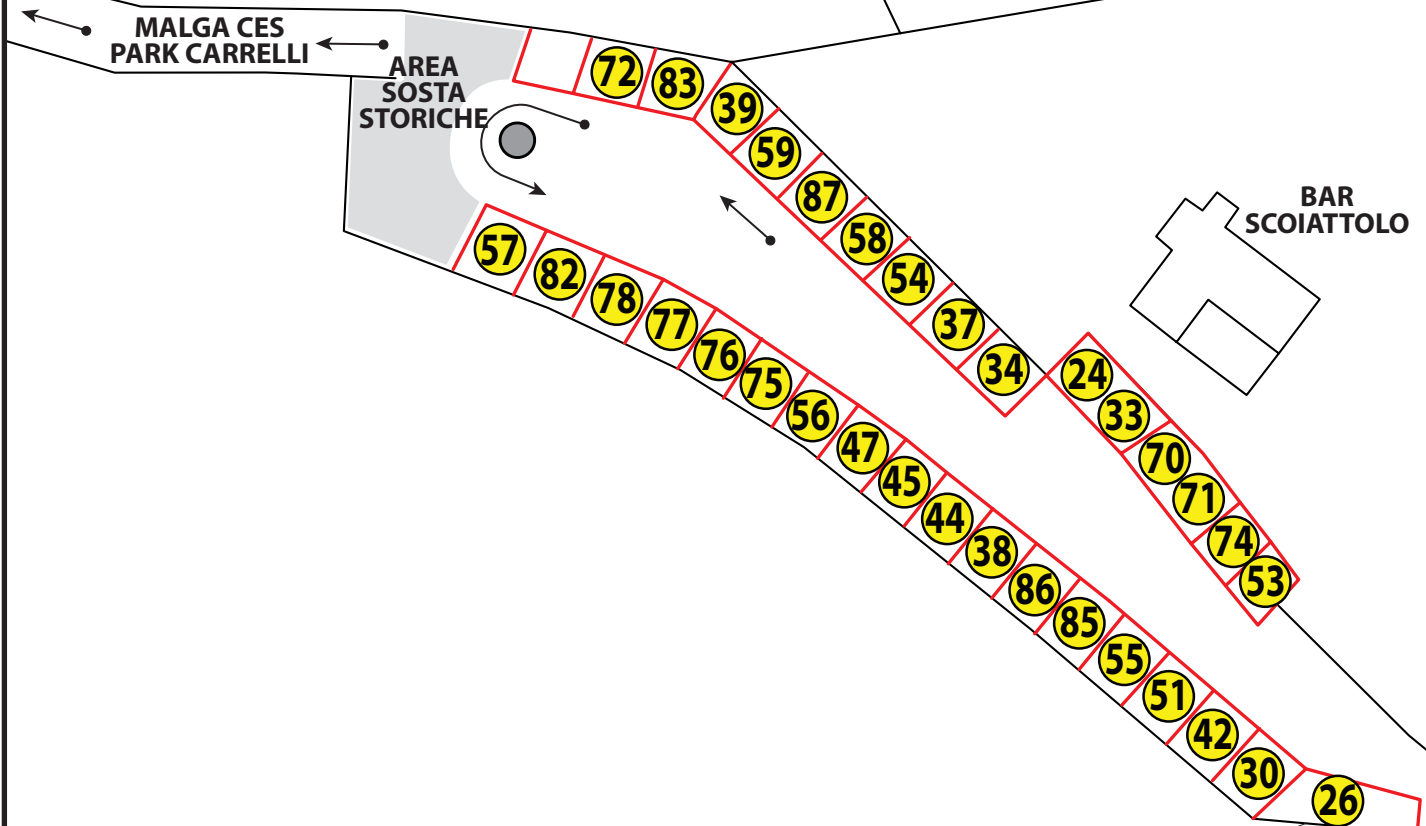

# SERVICE PARK ZONA "A"

RISTORANTE  
ANITA

"Ass" IN